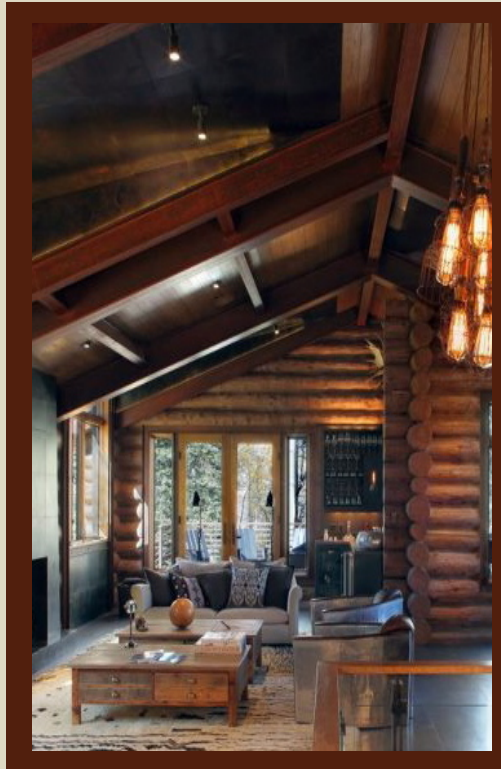

AUBURN ABYSS – Auburn Abyss is our new chocolate toned product is sprinkled with a copper fleck while maintaining the classic quartz look. This is a fabulous go to product for all kitchens; it gives a traditional countertop look a shimmer of copper to add light and depth to the traditional look of quartz. Residentially this countertop will be a highly specified product because it gives a high-end look for a moderate cost.